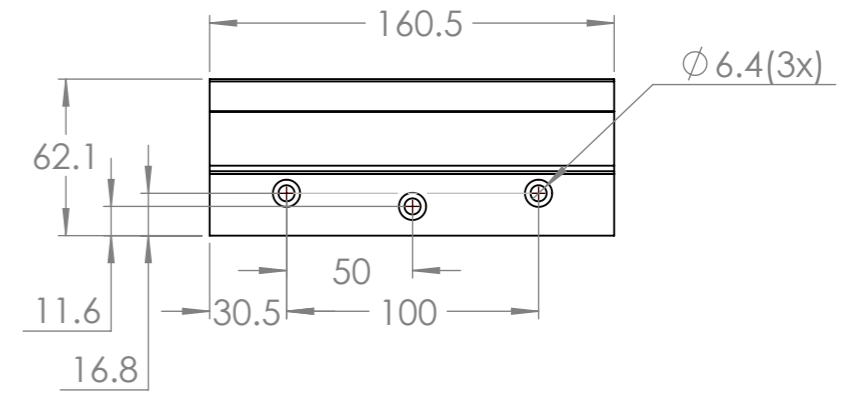

Dimension Drawing - MultiPlusCompact

CMP122200000	MultiPlus Compact 12/2000/80-30 230V VE.Bus
CMP122200100	MultiPlus Compact 12/2000/80-50 120V VE.Bus
CMP242200000	MultiPlus Compact 24/2000/50-30 230V VE.Bus
CMP242200100	MultiPlus Compact 24/2000/50-50 120V VE.Bus

Dimensions in mm

victron energy
BLUE POWER