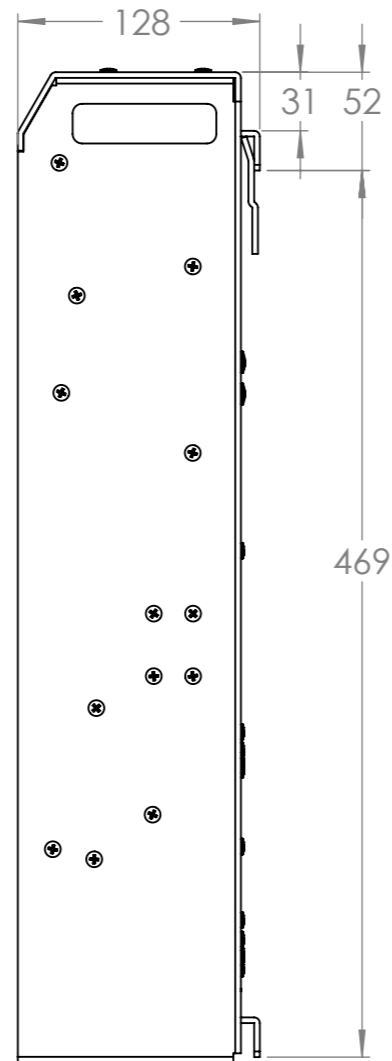

Dimension Drawing - MultiPlusCompact

CMP122200000	MultiPlus Compact 12/2000/80-30 230V VE.Bus
CMP122200100	MultiPlus Compact 12/2000/80-50 120V VE.Bus
CMP242200000	MultiPlus Compact 24/2000/50-30 230V VE.Bus
CMP242200100	MultiPlus Compact 24/2000/50-50 120V VE.Bus

Dimensions in mm

victron energy
BLUE POWER