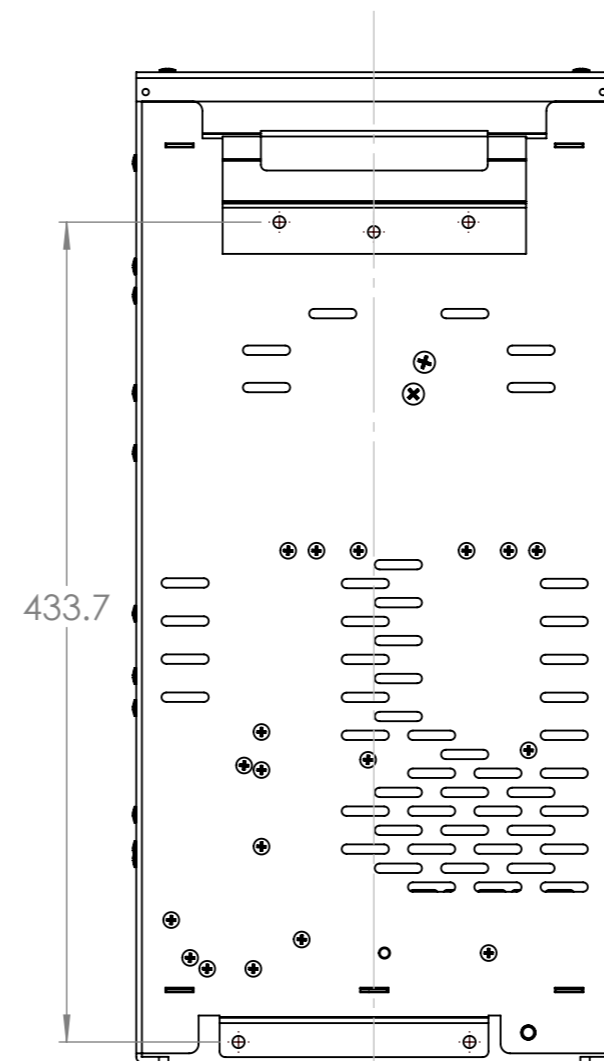

Dimension Drawing - MultiPlusCompact

CMP122200000	MultiPlus Compact 12/2000/80-30 230V VE.Bus
CMP122200100	MultiPlus Compact 12/2000/80-50 120V VE.Bus
CMP242200000	MultiPlus Compact 24/2000/50-30 230V VE.Bus
CMP242200100	MultiPlus Compact 24/2000/50-50 120V VE.Bus

Dimensions in mm

victron energy
BLUE POWER