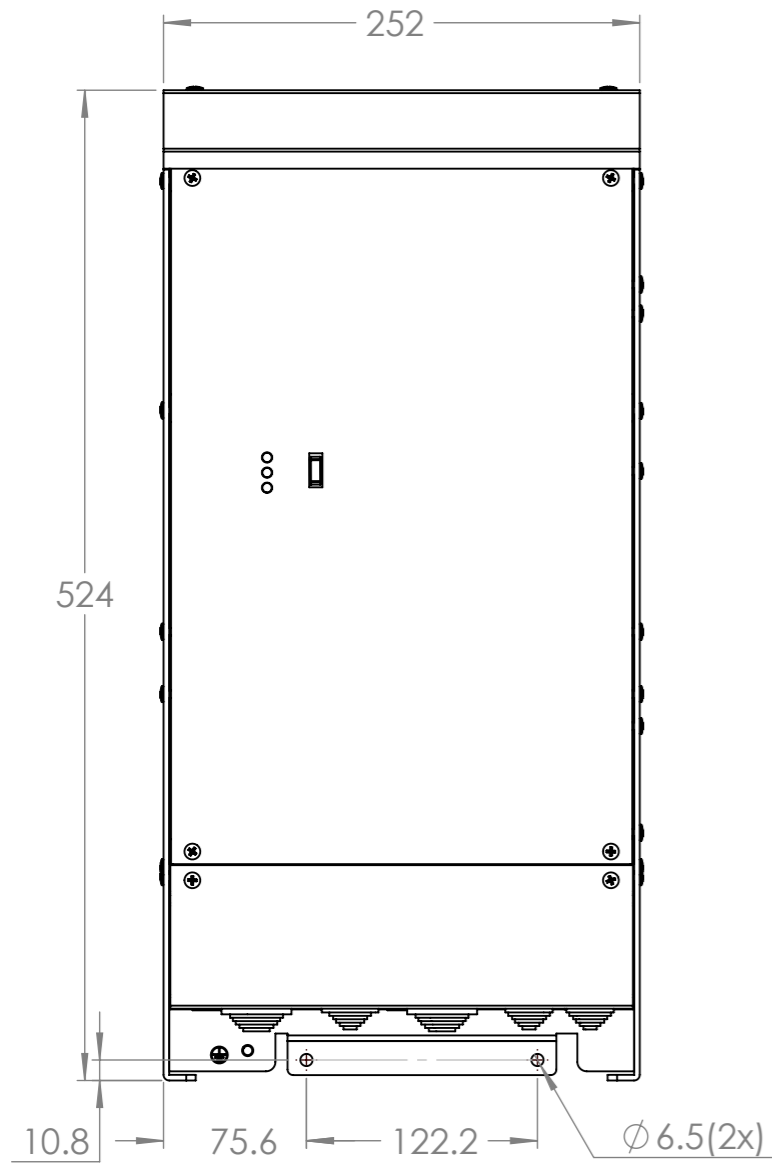

Dimension Drawing - MultiPlusCompact

CMP122200000	MultiPlus Compact 12/2000/80-30 230V VE.Bus
CMP122200100	MultiPlus Compact 12/2000/80-50 120V VE.Bus
CMP242200000	MultiPlus Compact 24/2000/50-30 230V VE.Bus
CMP242200100	MultiPlus Compact 24/2000/50-50 120V VE.Bus

Dimensions in mm

victron energy
BLUE POWER