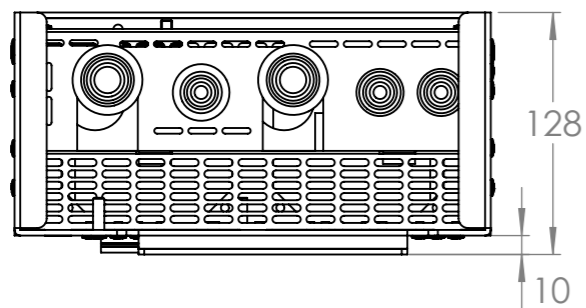

Dimension Drawing - MultiPlusCompact

CMP122200000	MultiPlus Compact 12/2000/80-30 230V VE.Bus
CMP122200100	MultiPlus Compact 12/2000/80-50 120V VE.Bus
CMP242200000	MultiPlus Compact 24/2000/50-30 230V VE.Bus
CMP242200100	MultiPlus Compact 24/2000/50-50 120V VE.Bus

Dimensions in mm

victron energy
BLUE POWER